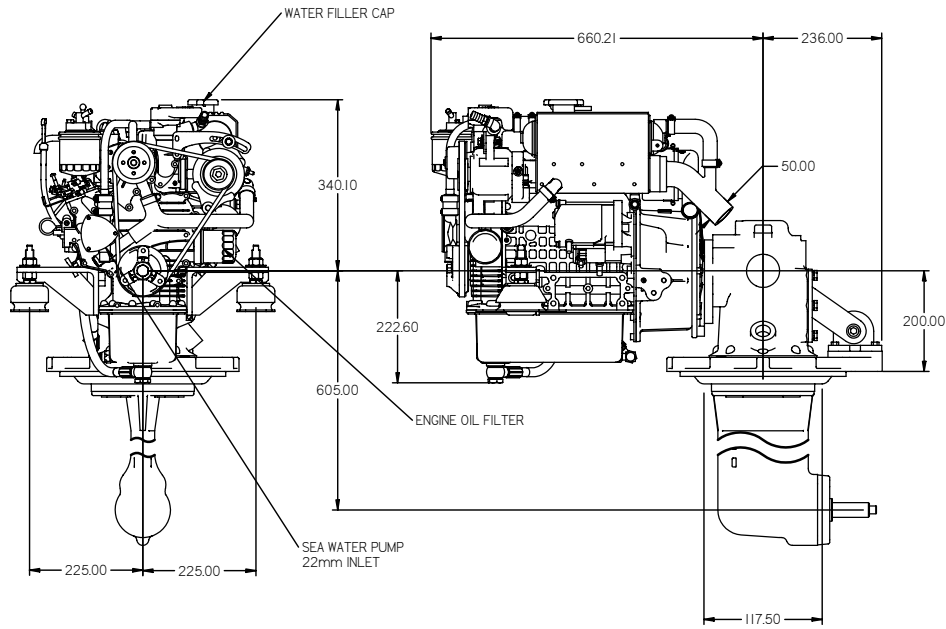

FLEXIBLE MOUNT

REV	DESCRIPTION	DATE	APP'D	DRAWN
01				

NOTES		TITLE: <b>BETA 25 (BD902) HEAT EXCHANGE SEA PROP 60</b>			
DIMENSIONS IN MM (INCH) DO NOT SCALE		PART FILE NAME: 100-08623 BETA25 (902) HE SEA PROP 60.asm			
<b>BETA MARINE</b>		BETA MARINE LTD, DAVY WAY, WATERWELLS, QUEDGELEY, GLOUCESTER, GL2 2AD, UK	DRAWN BY: TW	SIZE A3	DWG NO: <b>100-08623</b>
TEL: (01452) 723492 FAX: (01452) 729916		CHECKED BY: LT	SCALE NTS	PAGE 1 of 1	REV <b>01</b> DATE 24/03/2009