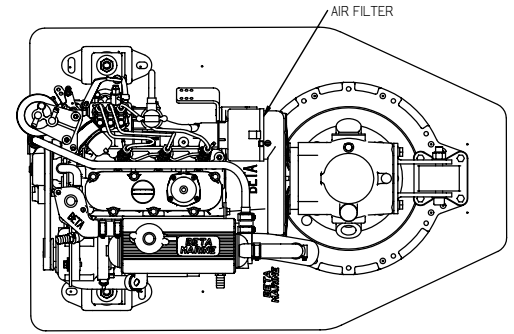

FLEXIBLE MOUNT

REV	DESCRIPTION	DATE	APP'D	DRAWN
01				

NOTES		TITLE: <b>BETA 25 (BD902) HEAT EXCHANGE SEA PROP 60</b>			
DIMENSIONS IN MM (INCH) DO NOT SCALE		PART FILE NAME: 100-08623 BETA25 (902) HE SEA PROP 60.asm			
<b>BETA MARINE</b>		BETA MARINE LTD, DAVY WAY, WATERWELLS, QUEDGELEY, GLOUCESTER, GL2 2AD, UK	DRAWN BY: TW	SIZE A3	DWG NO: <b>100-08623</b>
TEL: (01452) 723492 FAX: (01452) 729916		CHECKED BY: LT	SCALE NTS	PAGE 1 of 1	REV <b>01</b> DATE 24/03/2009