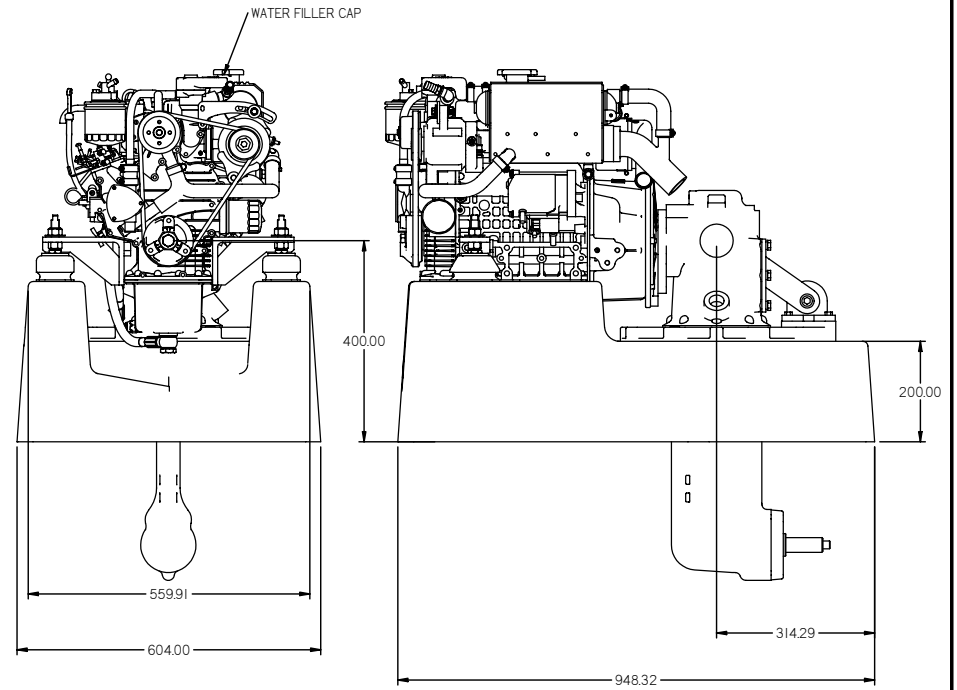

FLEXIBLE MOUNT

REV	DESCRIPTION	DATE	APP'D	DRAWN
01				

NOTES		TITLE: <b>BETA 25 (BD902) HEAT EXCHANGE SEA PROP 60</b>			
DIMENSIONS IN MM (INCH) DO NOT SCALE		PART FILE NAME: 100-08623 BETA25 (902) HE SEA PROP 60.asm			
<b>BETA MARINE</b>		BETA MARINE LTD, DAVY WAY, WATERWELLS, QUEDGELEY, GLOUCESTER, GL2 2AD, UK	DRAWN BY: TW	SIZE A3	DWG NO: <b>100-08623</b>
TEL: (01452) 723492 FAX: (01452) 729916		CHECKED BY: LT	SCALE NTS	PAGE 1 of 1	REV <b>01</b> DATE 24/03/2009