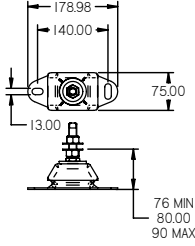

FLEXIBLE MOUNT

REV	DESCRIPTION	DATE	APP'D	DRAWN
01				

NOTES		TITLE: <b>BETA 25 (BD902) HEAT EXCHANGE SEA PROP 60</b>			
DIMENSIONS IN MM (INCH) DO NOT SCALE		PART FILE NAME: 100-08623 BETA25 (902) HE SEA PROP 60.asm			
<b>BETA MARINE</b>		BETA MARINE LTD, DAVY WAY, WATERWELLS, QUEDGELEY, GLOUCESTER, GL2 2AD, UK	DRAWN BY: TW	SIZE A3	DWG NO: <b>100-08623</b>
TEL: (01452) 723492 FAX: (01452) 729916		CHECKED BY: LT	SCALE NTS	PAGE 1 of 1	REV <b>01</b> DATE 24/03/2009