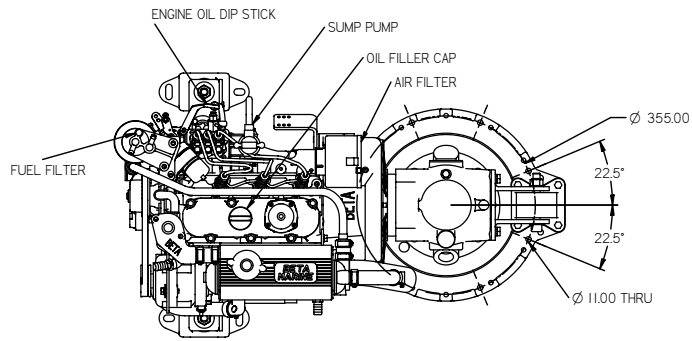

FLEXIBLE MOUNT

REV	DESCRIPTION	DATE	APP'D	DRAWN
01				

NOTES		TITLE: <b>BETA 25 (BD902) HEAT EXCHANGE SEA PROP 60</b>			
DIMENSIONS IN MM (INCH) DO NOT SCALE		PART FILE NAME: 100-08623 BETA25 (902) HE SEA PROP 60.asm			
<b>BETA MARINE</b>		BETA MARINE LTD, DAVY WAY, WATERWELLS, QUEDGELEY, GLOUCESTER, GL2 2AD, UK	DRAWN BY: TW	SIZE A3	DWG NO: <b>100-08623</b>
TEL: (01452) 723492 FAX: (01452) 729916		CHECKED BY: LT	SCALE NTS	PAGE 1 of 1	REV <b>01</b> DATE 24/03/2009